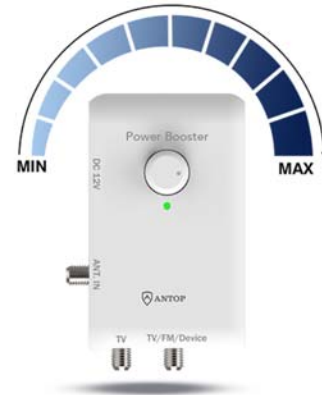

HD Smart Antenna

Paper Thin HDTV & FM Amplified Antenna

- Smart Boost System
- 0 to 70 miles signal range
- Multi-directional reception pattern
- Connects TWO devices simultaneously
- Built-in adjustment dial delivers optimal antenna reception
- Built-in 4G/LTE Filter for interference free
- Integrated FM antenna
- Reversible black and white
- Easy home exterior installation: tabletop, wall or balcony
- HDTV, 1080P TV and 4K ULTRA HD compatible

SBS-301

Smart Boost Amplified System

Antop's smart power booster is the perfect combination of splitter and amplifier. Enabling you to connect a secondary device simultaneously and easily adjust the antenna's power with a turn of the dial! Mix and match your devices and optimize antenna strength to receive the best broadcast signals.

What's in the Box:

- SBS-301 HDTV & FM Amplified Antenna
- Power Booster
- AC/DC Power Adapter, USB Cable
- Coaxial Cables: one 10' attached, plus two 5'
- FM Antenna Adapters
- Table Stand
- Application Stickers and Mounting Pins
- Instruction/User Manual
- Instrucciones de Instalación en Español