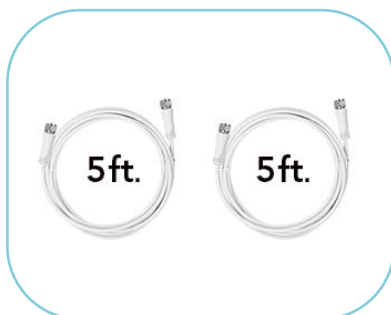

AT-500SBS White

HD Smart Bar Amplified Indoor HDTV Antenna

- Smart Boost System
- 0 to 80 miles signal range
- Multi-directional reception pattern
- Connects 2 devices simultaneously
- Includes integrated FM antenna
- Built-in adjustment dial delivers optimal antenna reception
- Built-in 4G/LTE Filter for interference free
- Easy home exterior installation: tabletop or wall
- HDTV, 1080P TV and 4K ULTRA HD compatible

Smart Boost Amplified System

Antop's smart power booster is the perfect combination of splitter and amplifier. Enabling you to connect a secondary device simultaneously and easily adjust the antenna's power with a turn of the dial! Mix and match your devices and optimize antenna strength to receive the best broadcast signals.

What's in the Box:

- AT-500SBS HD Smart Bar Amplified Antenna
- Power Booster
- AC/DC Power Adapter
- Coaxial Cables: one 15' attached, plus two 5'
- FM Antenna Adapters
- Indoor Stand/ Wall Mounting Kit
- Instruction/User Manual
- Instrucciones de Instalación en Español

Dimensions and Weight:

- Product size: 4.72 x 1.57 x 29.00 in
- Consumer Packaging: 29.65 x 7.95 x 3.82 in
- Shipping Carton Size: 30.43 x 12.20 x 16.69 in
- Quantity in Carton: 6 PCS
- Carton Weight: 21.50 lbs (344.00 Oz)