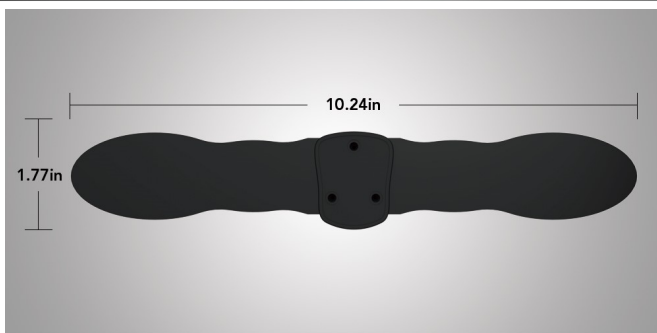

AT-140

25 Miles

“Paper Thin” Indoor HDTV Antenna

- Super thin technology
- 25 miles signal range
- Multi-directional reception pattern
- Suitable for strong signal strength areas
- Glossy Black Finish
- Optimized for UHF Signals
- Multiple setup options: wall or window
- HDTV, 1080P TV and 4K ULTRA HD compatible

What's in the Box:

- AT-140 Indoor HDTV Antenna
- Double Sided Sticker
- 7ft Coaxial Cable
- Instruction/User Manual
- Instrucciones de Instalación en Español

Dimensions and Weight:

- Product size: 10.24 x 1.77 x 0.04 in
- Consumer Packaging: 10.63 x 2.17 x 1.18 in
- Shipping Carton Size: 12.60 x 11.42 x 9.45 in
- Quantity in Carton: 40 PCS
- Carton Weight: 9.85 lbs (157.66 Oz)