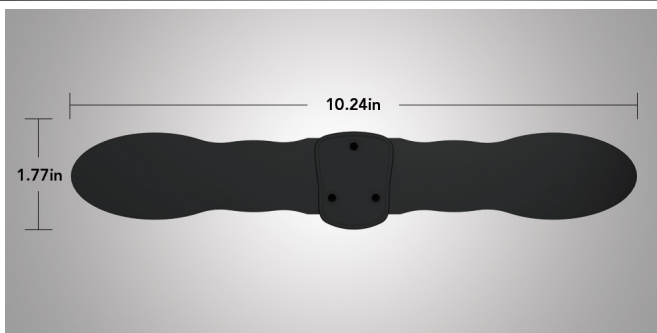

AT-140F

25 Miles

“Paper Thin” Indoor HDTV Antenna

- Super thin technology
- 25 miles signal range
- Multi-directional reception pattern
- Suitable for strong signal strength areas
- Glossy Black Finish
- Optimized for UHF Signals
- Multiple setup options: wall or window
- HDTV, 1080P TV and 4K ULTRA HD compatible

What's in the Box:

- AT-140F Indoor HDTV Antenna
- Double Sided Sticker
- 7ft Coaxial Cable
- Instruction/User Manual
- Instrucciones de Instalación en Español

Dimensions and Weight:

- Product size: 10.24 x 1.77 x 0.04 in
- Consumer Packaging: 10.63 x 2.17 x 1.18 in
- Shipping Carton Size: 12.60 x 11.42 x 9.45 in
- Quantity in Carton: 40 PCS
- Carton Weight: 9.85 lbs (157.66 Oz)