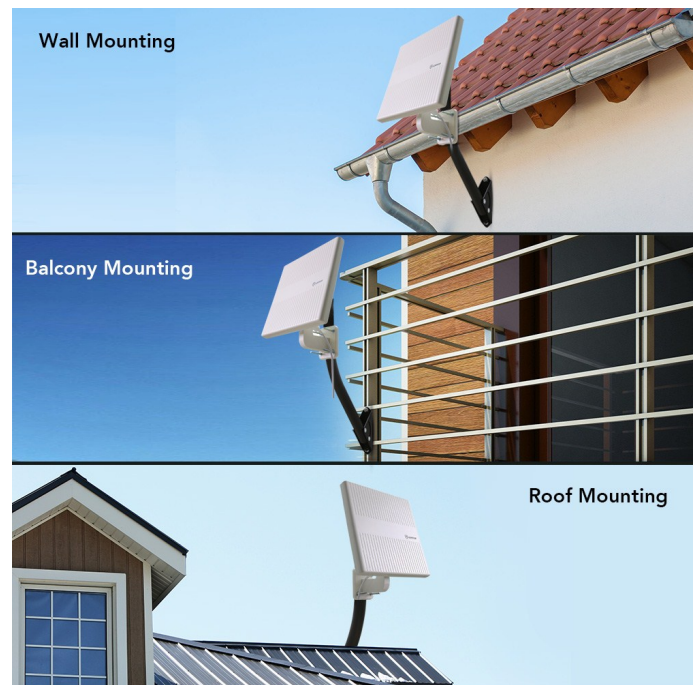

Dimensions and Weight:

- Unit Size: 19in.x 1.3in
- Consumer Packaging: 21.65 x 4.92 x 1.57 in
- Shipping Carton Size: 18.9 x 10.43 x 16.73 in
- Quantity in Carton: 20 PCS
- Carton Weight: 37.92lbs