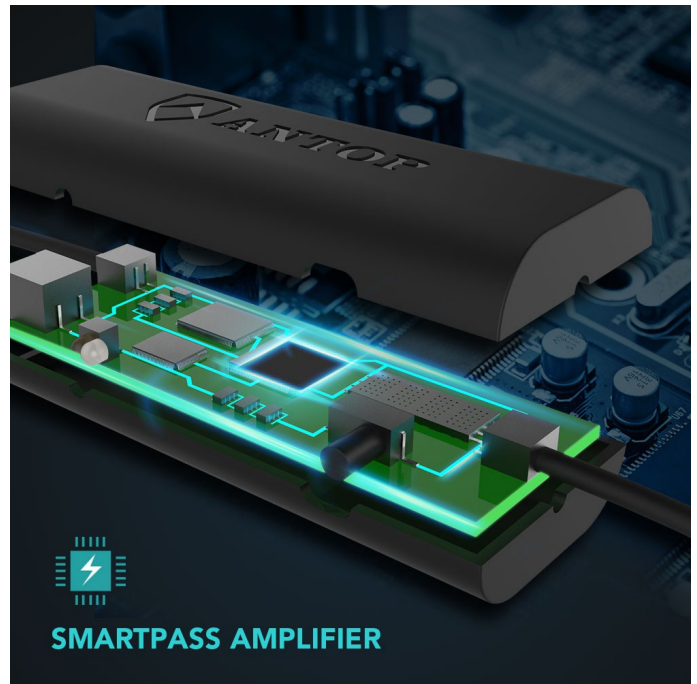

HD Smartpass Amplifier Kit-Black

- Compatible with all antenna brands
- Easy to use with any passive (non-amplified) antenna
- Smartpass Amplifier delivers the correct range for you
- Dual-color indicator, Green for long reception and Yellow for short reception.
- 4G LTE Filter built-in for less picture pix elation
- Enhances FM reception

Product Features:

Exclusive ANTOP technology, uses an all-in-one design allowing easier connection while delivering the correct balance between short and long range reception.

What's in the Box:

- Smartpass Amplifier and Power Supply Kit
- USB AC/DC Power Adapter
- USB Cable
- Instruction/User Manual